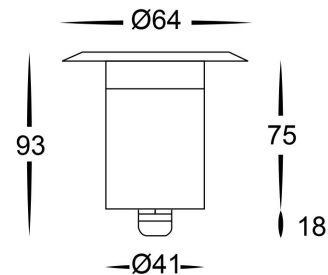

Copper
Stainless Steel 316

Deck Light

LJ4110-SS

LJ4110.5-C

LJ4110.5-SS

Model	LJ4110
Material	Stainless Steel Cap & Aluminium Body Solid Copper Cap & Aluminium Body
Finished Color	Clear Anodized Stainless Weathered Copper
Power	12V LED 3W
Color Temp	Cool White, 6000K Warm White, 3000K
Dimension	64*64*93mm
IP Rate	IP65