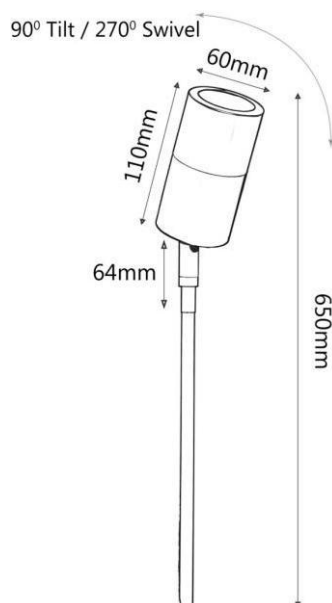

Copper
Aluminium
Stainless Steel 316

Spike Light

LJ2222
Solid copper

LJ2311
Stainless steel 316

LJ2121T
AL anodized

LJ2121B
AL Powder coated

- Single adjustable spike spotlight
- Solid Copper/Stainless Steel 316/Aluminium
- MR16 12v 20W max/GU10 240v 35w max
- IP rating: IP65
- One meter reinforced cable
- 245mm extension rod (Optional)