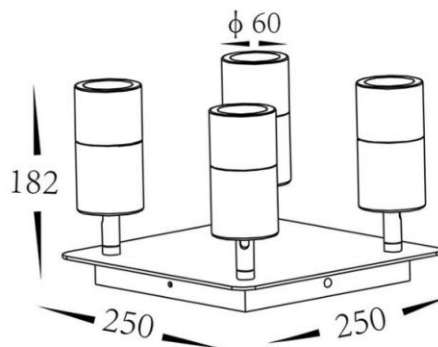

4 Heads Square Ceiling Light

LJI 150-T
Titanium coloured aluminium

LJI 150-B
Black powder coated aluminium

- 4 light square
- Aluminium powder coated black/white;
Titanium/silver coloured aluminium
- High output reflector to maximise light
- 240v GU10 4x35w max/12v MRI 6 4x20w max
- IP rating: IP54