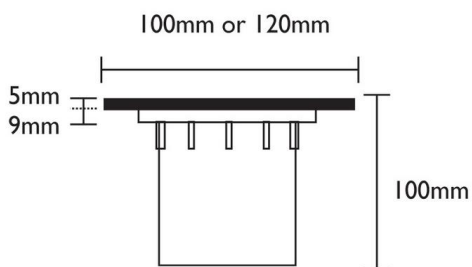

- In-ground step or driveway light
- Brass/Stainless Steel 316 surface(100mm/120mm)
- Aluminium body&plastic canister
- MR16 12v 20W max/GU10 240v 35w max
- IP rating: IP67

Notes & Updates

A series of horizontal dotted lines for taking notes.