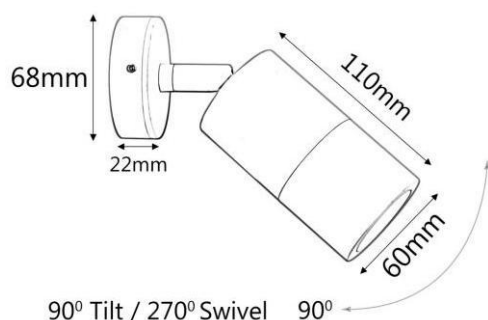

Powder coated

LJI112-AB

Aged brass

LJI123-T

Titanium coloured

- Single adjustable wall pillar light
- Stainless steel 316/Solid copper/Antique brass; Aluminium powder coated black/white/grey; Titanium/silver coloured aluminium
- High output reflector to maximise light
- 240v GU10 35w max/12v MR16 20w max
- IP rating: IP65