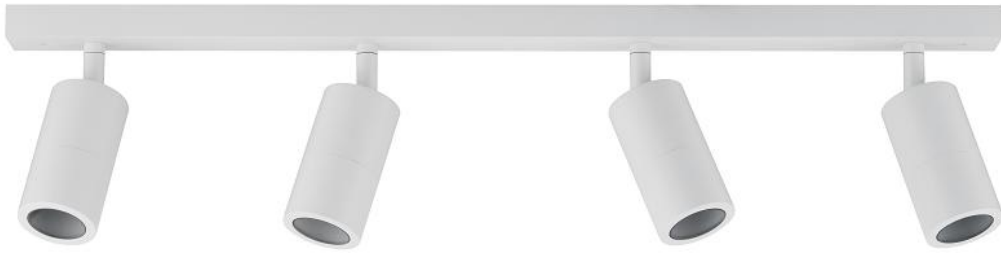

Outdoor Bar Spot Light

LJ1144-W
White powder coated aluminium