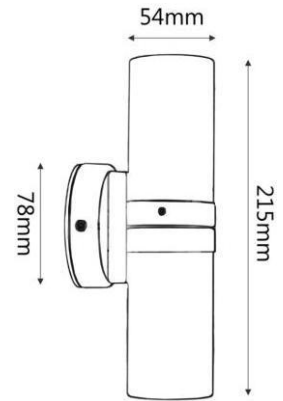

LJ1115

- Fixed copper up/down wall light
- Antiglare honeycomb louvre
- 240v GU10 2x35w max/12v MR16 2x20w max
- IP rating: IP54
- Finishing: Mirror / Aged / Polishing