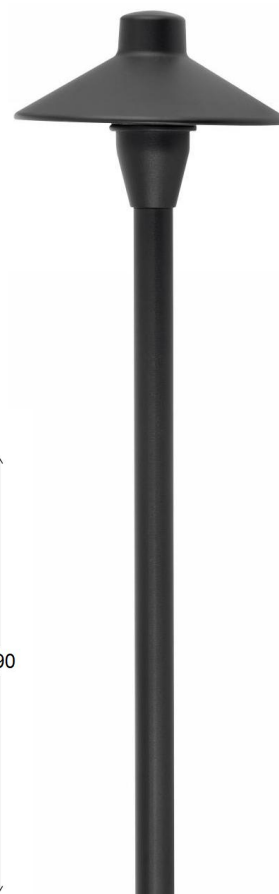

Legend Light

Rustic Brass

Spike Light

LJ241

LJ241-BK

- Garden spike
- Brass rustic finish/Aluminium matt black
- 12v G4 35w max
- Brass die casting spike/Plastic spike
- IP rating: IP54

Copper
Stainless Steel 316