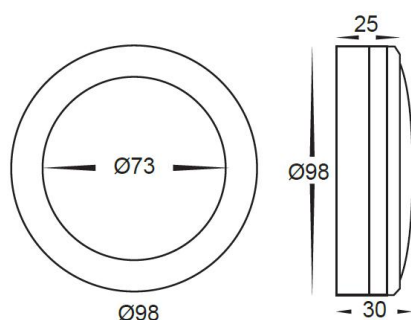

LED Wall Mounted Light

- Surface mounted step light
- Antique brass/ Titanium/silver coloured aluminium
  Aluminium powder coated black/white;
- PC diffuser
- 240v or 12v 5w build-in LED
- IP rating: IP65