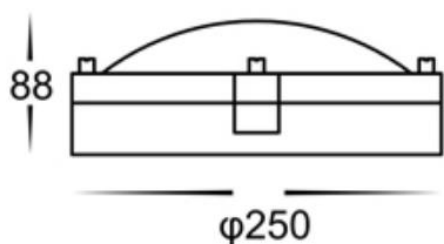

Antique Brass

Decorative Wall Light

LJ7970

LJ7969

- Decorative wall light
- Antique brass finishing
- Glass diffuser
- 240v E27 60w max
- IP rating: IP65