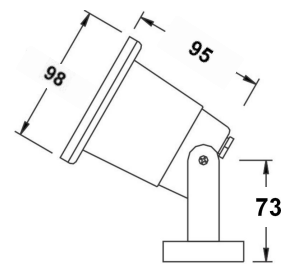

● IP rating: IP20

Legend Light

Stainless Steel 316

Underwater Light

LJ721

LJ711

- Marine grade Stainless steel 316 underwater light
- Adjustable bracket
- 5mm tempered glass
- Silicone sealed gasket
- 12v MRI 6 50w max
- IP rating: IP68