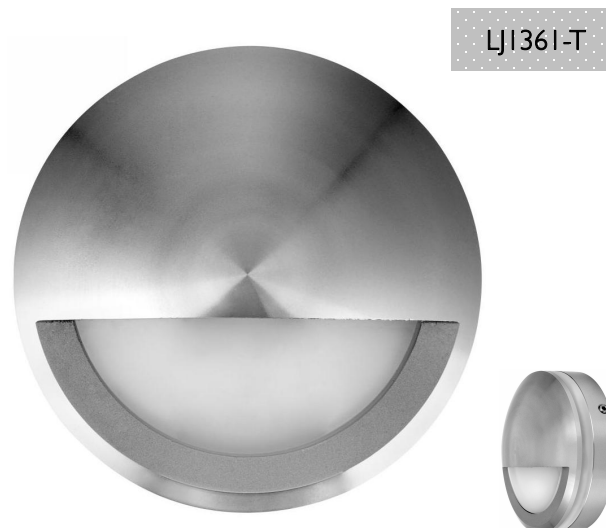

LED Wall Mounted Light

- Surface mounted step light
- Antique brass/ Titanium/silver coloured aluminium
  Aluminium powder coated black/white;
- PC diffuser
- 240v or 12v 5w build-in LED
- IP rating: IP65