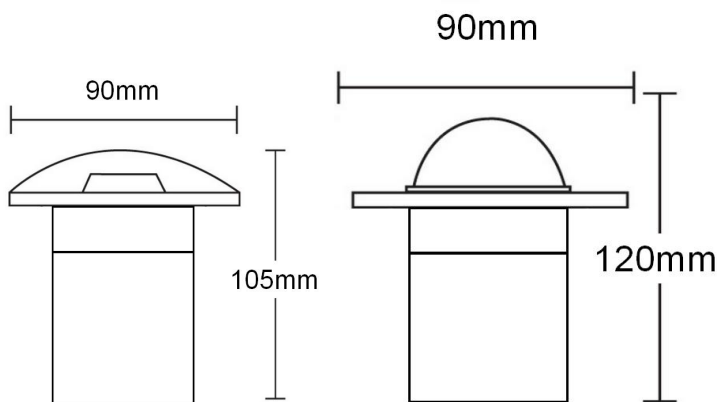

Bollard Light

LJ521S

LJ521C

- Bollard area light
- Solid Copper/Stainless Steel 316 body
- Anti glare design
- Warm white LED 12v 6w
- IP rating: IP67

Legend Light

Copper
Stainless Steel 316

In-Ground Light