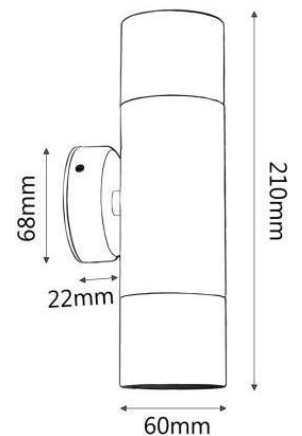

- Up/down wall pillar
- Solid copper/ 316 Stainless steel/ Rustic brass
- High output reflector to maximise light
- 240v GU10 2x35w max/12v MR16 2x20w max
- IP rating: IP65

Aluminium Up/Down Wall Spot Light