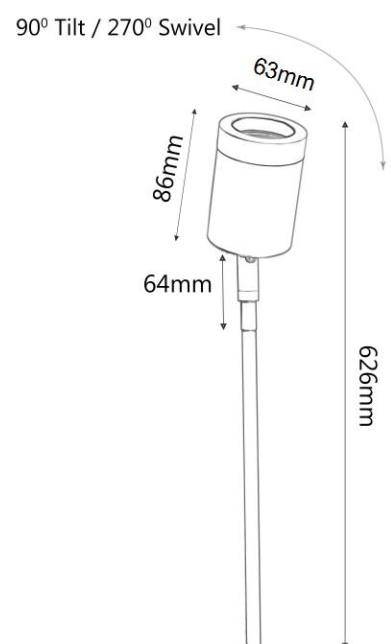

- Single adjustable spike spotlight
- Stainless Steel 316/Aluminium powder coated
- MR16 12v 20W max
- IP rating: IP65
- One meter reinforced cable
- Spike length: 2*238mm