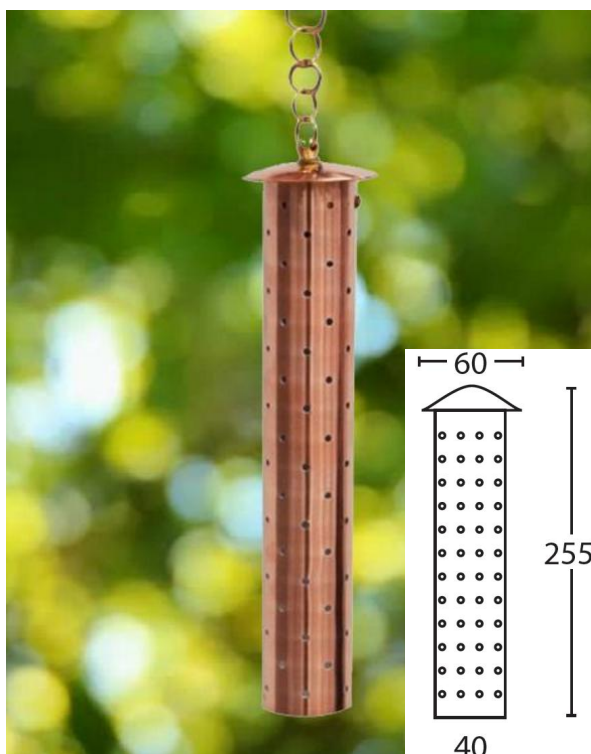

Copper Decorative

Pendant

LJ812