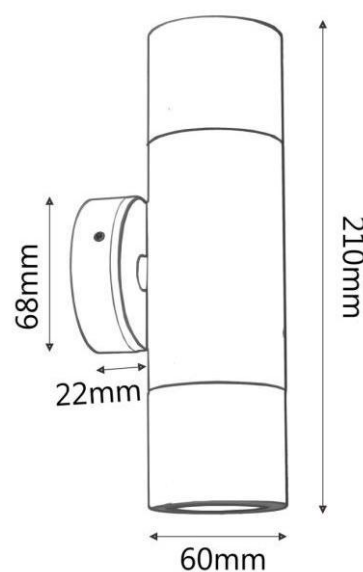

- Up/down wall pillar
- Aluminium powder coated black/white/grey;
  Titanium/silver coloured aluminium
- High output reflector to maximise light
- 240v GU10 2x35w max/12v MR16 2x20w max
- IP rating: IP65
- Round/square base