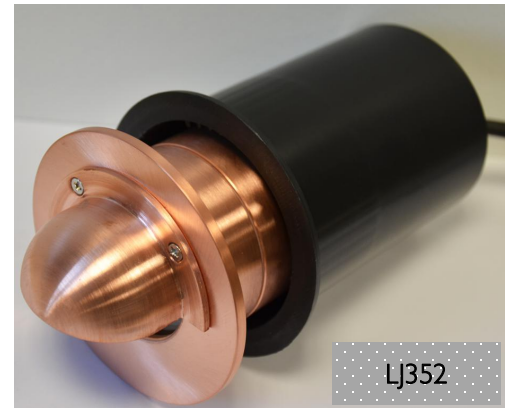

Bollard Light

LJ521S

LJ521C

- Bollard area light
- Solid Copper/Stainless Steel 316 body
- Anti glare design
- Warm white LED 12v 6w
- IP rating: IP67

Legend Light

Copper
Stainless Steel 316

In-Ground Light