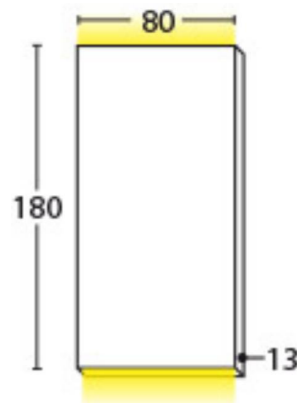

Bronze
Stainless Steel 316

Step Light

LJ1345A-1/2

LJ1345B

LJ1346B

LJ1346A-1/2

LJ1347-1

- Wall light/Step light
- Solid Bronze/316 stainless steel/Aluminium
- Warm white
- 0.5*6W/0.5*6*2W LED
- Requires constant voltage 12V DC driver
- IP rating: IP65