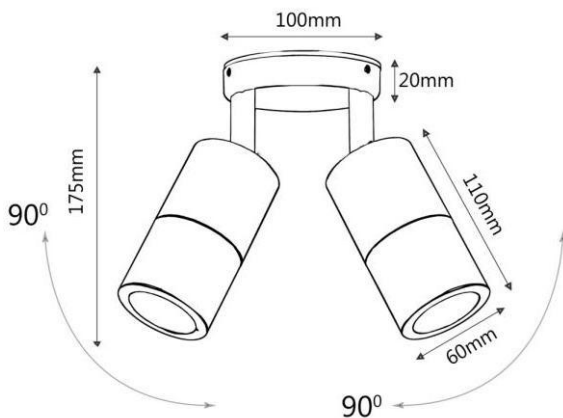

Double Adjustable Spot Light

LJI134
Stainless steel 316

LJI118
Solid copper

LJI124-B
Powder coated

LJI124-W
powder coated

LJI118-RB
Rustic brass

LJI124-T
Titanium coloured aluminium

90° Tilt / 270° Swivel