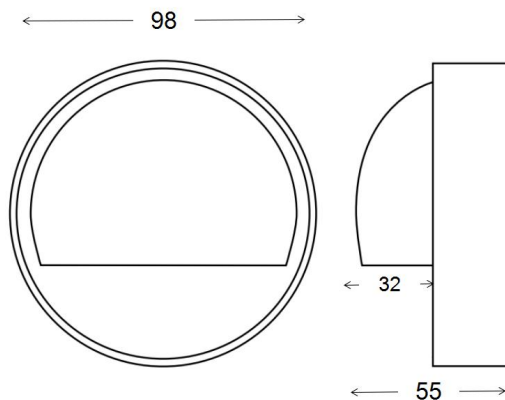

LJ1313

- Surface mounted eyelid
- Solid copper/stainless steel 316
- Matt/mirror finish
- Frosted tempered glass
- 240v G9 25w max/12v G4 20w max
- IP rating: IP54