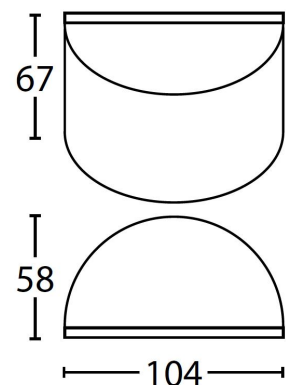

- Wall light/Step light
- Solid Bronze/ Aluminium
- 12v G5.3 20w max
- IP rating: IP65