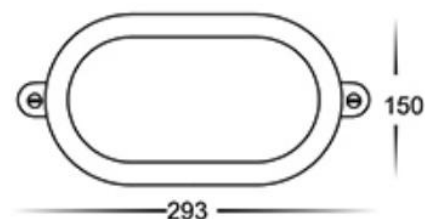

- Decorative wall light
- Antique brass finishing
- Glass diffuser
- 240v E27 60w max
- IP rating: IP65