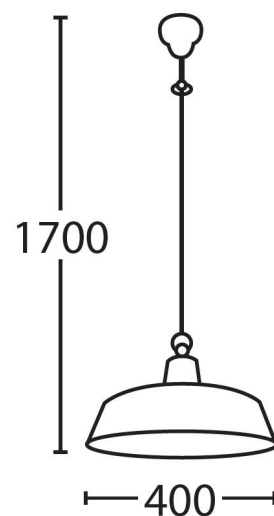

Copper Decorative

Pendant

LJ812

LJ811

- Decorative pendant
- Solid copper body
- Brass chain and ceiling canopy
- LJ812: 12v MRI | 20w max
  LJ811: 240v E27 60w max
- IP rating: IP23