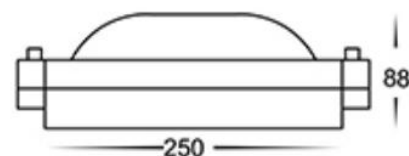

- Decorative wall light
- Antique brass finishing
- Glass diffuser
- 240v E27 60w max
- IP rating: IP65