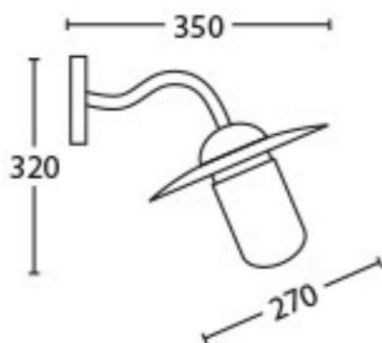

Copper Decorative Wall Light

LJ1414