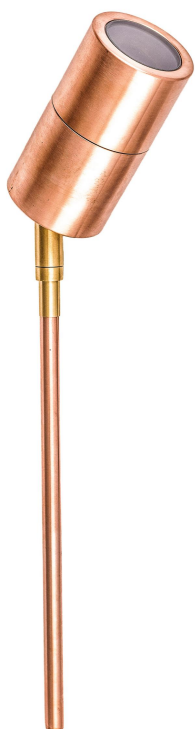

Copper
Aluminium
Stainless Steel 316

Spike Light

LJ2222
Solid copper

LJ2311
Stainless steel 316

LJ2121T
AL anodized

LJ2121B
AL Powder coated

- Single adjustable spike spotlight
- Solid Copper/Stainless Steel 316/Aluminium
- MR16 12v 20W max/GU10 240v 35w max
- IP rating: IP65
- One meter reinforced cable
- 245mm extension rod (Optional)