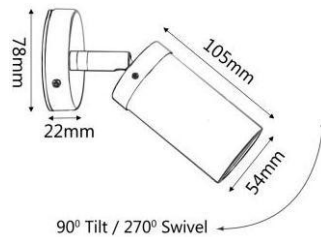

LJ1111-Aged

- Adjustable copper spotlight
- Antiglare honeycomb louvre
- 240v GU10 35w max/12v MR16 20w max
- IP rating: IP54
- Finishing: Mirror / Aged / Polishing