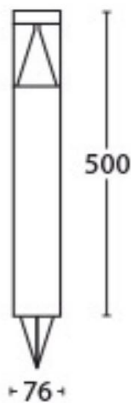

Copper
Stainless Steel 316

Spike Light

LJ2225

LJ2326

- Bollard area light with spike
- Solid Copper/Stainless Steel 316 body
- Anti glare design
- Warm white LED 12v 6w
- Brass die casting spike
- IP rating: IP67