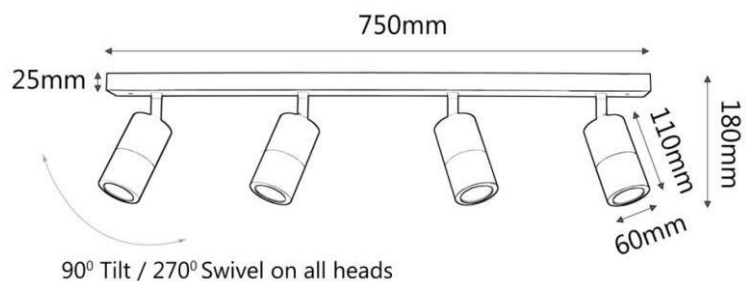

Outdoor Bar Spot Light

LJ1144-W
White powder coated aluminium

LJ1144-T
Titanium coloured aluminium

- Aluminium 4 light bar outdoor spots
- Aluminium powder coated black/white;
Titanium/silver coloured aluminium
- High output reflector to maximise light
- 240v GU10 4x35w max/12v MR16 4x20w max
- IP rating: IP44