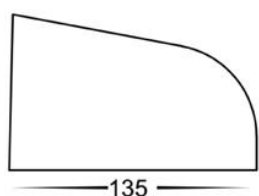

Antique Brass
Aluminium

Decorative Wall Light

LJ7962

LJ7962-BK

- Decorative wall light
- Antique brass finishing;
  Black/White powder coated
- 240v GU10 35w max
- IP rating: IP65