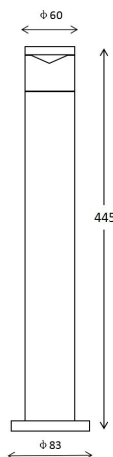

LJ561-T

LJ561-SS

LJ561-B

- High light bollard
- Aluminium powder coated black/white; Titanium/silver coloured aluminium
- High grade Perspex reflector lens
- IP rating: IP54