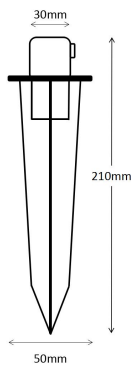

Copper
Stainless Steel 316

Spike Light

LJ2225

LJ2326