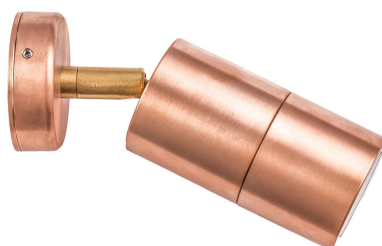

Aluminium powder coated

LJ1114-RB

Rustic brass

LJ1121-T

Titanium coloured aluminium

- Fixed wall pillar light
- Stainless steel 316/Solid copper/Antique brass;
Aluminium powder coated black/white/grey;
Titanium/silver coloured aluminium
- High output reflector to maximise light
- 240v GU10 35w max/12v MR16 20w max
- IP rating: IP65

Single Adjustable Spot Light

LJI133

Stainless steel 316

LJI112

Solid copper

LJI123-BK

Powder coated

LJI123-WH

Powder coated

LJI112-AB

Aged brass

LJI123-T

Titanium coloured

- Single adjustable wall pillar light
- Stainless steel 316/Solid copper/Antique brass; Aluminium powder coated black/white/grey; Titanium/silver coloured aluminium
- High output reflector to maximise light
- 240v GU10 35w max/12v MR16 20w max
- IP rating: IP65

- Double adjustable wall pillar light
- Stainless steel 316/Solid copper/Antique brass;
Aluminium powder coated black/white/grey;
Titanium/silver coloured aluminium
- High output reflector to maximise light
- 240v GU10 2x35w max/12v MR16 2x20w max
- IP rating: IP65