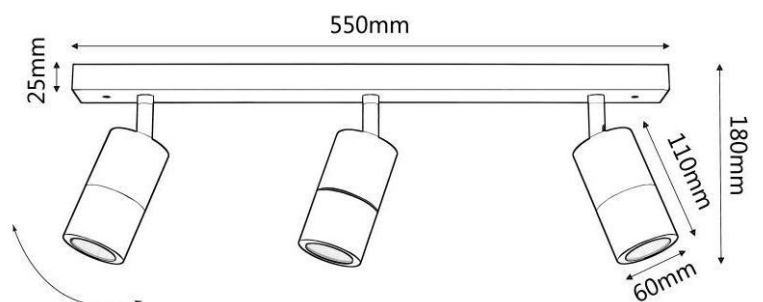

Titanium coloured aluminium

90° Tilt / 270° Swivel on all heads

LJI143-B

Black powder coated aluminium

90° Tilt / 270° Swivel on all heads

- Aluminium 2/3/4 light bar outdoor spots
- Aluminium powder coated black/white;
Titanium/silver coloured aluminium
- High output reflector to maximise light
- 240v GU10 35w max/12v MR16 20w max
- IP rating: IP44