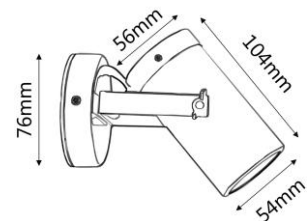

LJ1119-Aged

- Adjustable copper spotlight
- Brass holder
- Antiglare honeycomb louvre
- 240v GU10 35w max/12v MR16 20w max
- IP rating: IP54
- Finishing: Mirror / Aged / Polishing