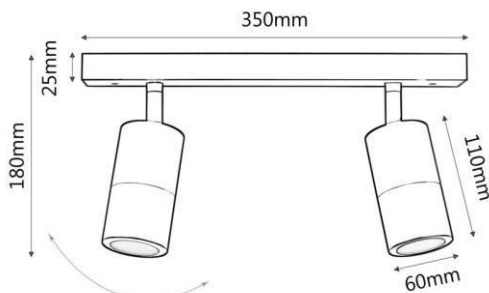

Titanium coloured aluminium

90° Tilt / 270° Swivel on all heads

LJI143-B

Black powder coated aluminium

90° Tilt / 270° Swivel on all heads

- Aluminium 2/3/4 light bar outdoor spots
- Aluminium powder coated black/white;
Titanium/silver coloured aluminium
- High output reflector to maximise light
- 240v GU10 35w max/12v MR16 20w max
- IP rating: IP44