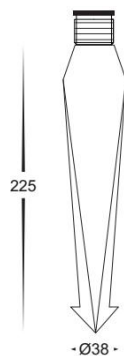

Legend Light

Rustic Brass

Spike Light

LJ241

LJ241-BK

- Garden spike
- Brass rustic finish/Aluminium matt black
- 12v G4 35w max
- Brass die casting spike/Plastic spike
- IP rating: IP54

Copper
Stainless Steel 316