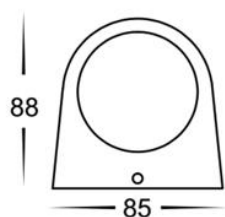

Antique Brass
Aluminium

Decorative Wall Light

LJ7962

LJ7962-BK

- Decorative wall light
- Antique brass finishing;
  Black/White powder coated
- 240v GU10 35w max
- IP rating: IP65