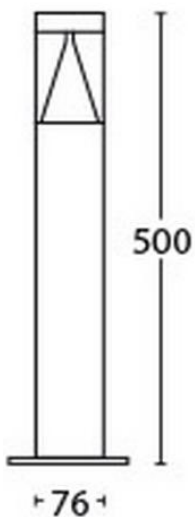

Copper
Stainless Steel 316

Bollard Light

LJ521S

LJ521C

- Bollard area light
- Solid Copper/Stainless Steel 316 body
- Anti glare design
- Warm white LED 12v 6w
- IP rating: IP67