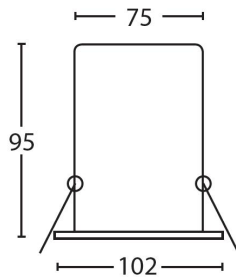

Copper
Stainless Steel 316

Ceiling

Down Light

LJ622

LJ612

● Recessed/Surface mounted adjustable downlight

● Solid copper/Stainless Steel 316 body

LJ611 & LJ621 with aluminium heat shield canister

● Lampholder: LJ611 & LJ621 12v G5.3

LJ613 & LJ622 240v GU10

● IP rating: IP20