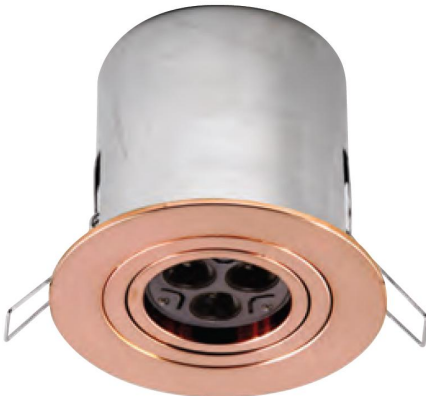

Titanium Anodized

316 Stainless Steel

Legend Light

Solid Copper
316 Stainless Steel

Up/Down Wall Spot Light

LJ1116

LJ1132

LJ1116-RB

- Up/down wall pillar
- Solid copper/ 316 Stainless steel/ Rustic brass
- High output reflector to maximise light
- 240v GU10 2x35w max/12v MR16 2x20w max
- IP rating: IP65

Aluminium Up/Down Wall Spot Light

Aluminium powder coated

LJ1114-RB

Rustic brass

LJ1121-T

Titanium coloured aluminium

- Fixed wall pillar light
- Stainless steel 316/Solid copper/Antique brass;
Aluminium powder coated black/white/grey;
Titanium/silver coloured aluminium
- High output reflector to maximise light
- 240v GU10 35w max/12v MR16 20w max
- IP rating: IP65

- Decorative pendant
- Solid copper body
- Brass chain and ceiling canopy
- LJ812: 12v MRI | 20w max
LJ811: 240v E27 60w max
- IP rating: IP23

Copper
Stainless Steel 316

Ceiling

Down Light

LJ611

LJ613

LJ621