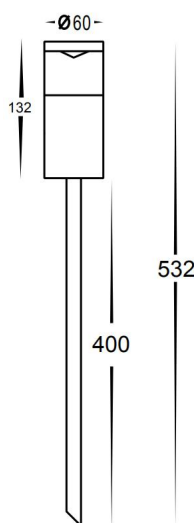

Copper
Stainless Steel 316

Deck Light

LJ4110-SS

LJ4110.5-C

LJ4110.5-SS

Model	LJ4110
Material	Stainless Steel Cap & Aluminium Body Solid Copper Cap & Aluminium Body
Finished Color	Clear Anodized Stainless Weathered Copper
Power	12V LED 3W
Color Temp	Cool White, 6000K Warm White, 3000K
Dimension	64*64*93mm
IP Rate	IP65

Perspex lens Spike Light

Model	LJ2510
Material	Aluminium/Brass
Finished Color	Titanium/Matt Black/Aged brass
Input Voltage	DC 12V
Lamp Holder	1*MR16,20W MAX
Dimension	60*60*532mm
IP Rate	IP65

Copper
Aluminium
Stainless Steel 316