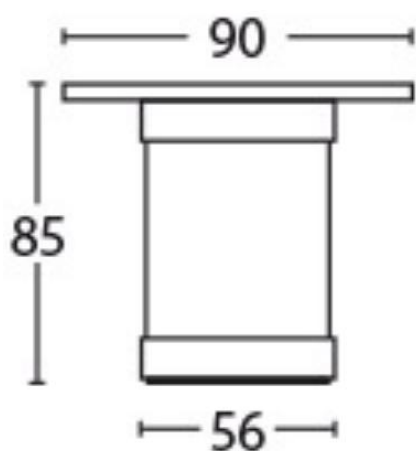

Copper&Brass
Stainless Steel 316

Recessed

Wall Light

LJ1351

LJ1352

- Recessed wall light
- Solid copper&brass/316 stainless steel
- 12v MR16 20w max
- Anti-glare honeycomb louvre
- Hood also available
- IP rating: IP54