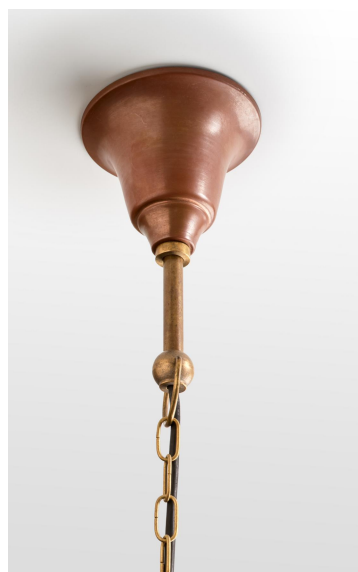

LJ7962

LJ7962-BK

- Decorative wall light
- Antique brass finishing;
Black/White powder coated
- 240v GU10 35w max
- IP rating: IP65

Legend Light

Copper Decorative

Pendant

LJ812

LJ811

LJ622

LJ612

● Recessed/Surface mounted adjustable downlight

● Solid copper/Stainless Steel 316 body

LJ611 & LJ621 with aluminium heat shield canister

● Lampholder: LJ611 & LJ621 12v G5.3

LJ613 & LJ622 240v GU10