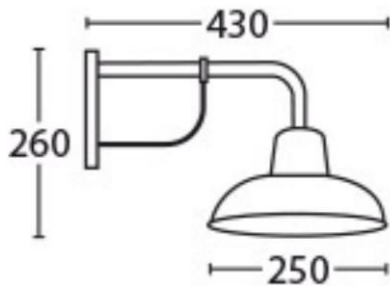

Copper Decorative Wall Light

LJ1414