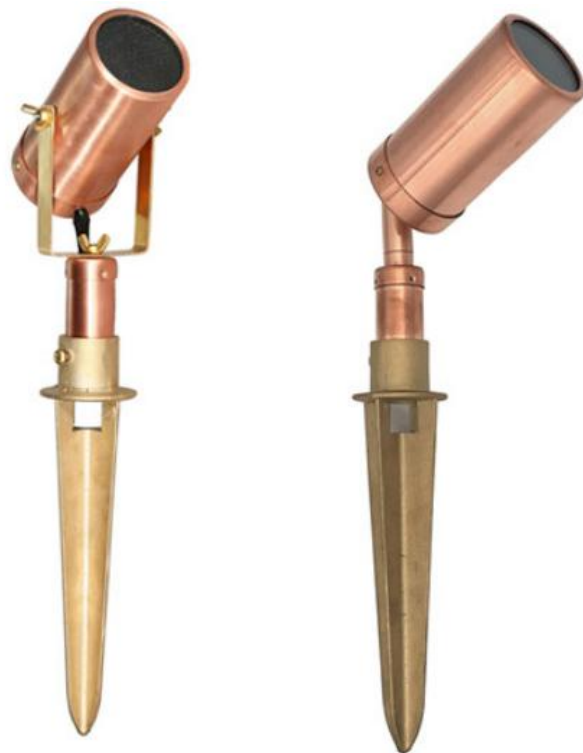

Legend Light

Brass Spike part

Spike Light

LJ2111-B

LJ2212

- Single adjustable spike spotlight
- Brass die casting spike
- Solid Copper/Stainless Steel 316/Aluminium body
- Aluminium powder coated black/white;
Titanium/silver coloured aluminium
- MR16 12v 20W max/GU10 240v 35w max
- IP rating: IP65