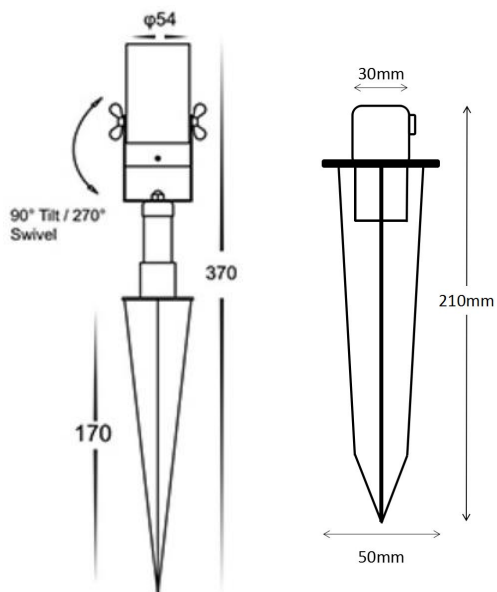

Legend Light

Brass Spike part

Spike Light

LJ2111-B

LJ2212

- Single adjustable spike spotlight
- Brass die casting spike
- Solid Copper/Stainless Steel 316/Aluminium body
- Aluminium powder coated black/white;
Titanium/silver coloured aluminium
- MR16 12v 20W max/GU10 240v 35w max
- IP rating: IP65