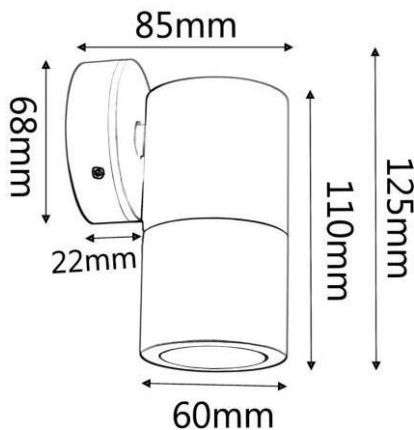

LJ1121-T

Titanium coloured aluminium