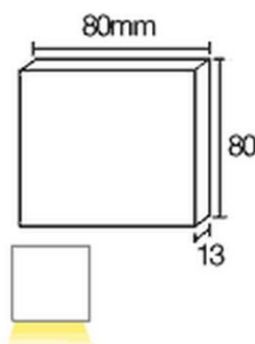

Bronze
Stainless Steel 316

Step Light

LJ1345A-1/2

LJ1345B

LJ1346B

LJ1346A-1/2

LJ1347-1

- Wall light/Step light
- Solid Bronze/316 stainless steel/Aluminium
- Warm white
- 0.5*6W/0.5*6*2W LED
- Requires constant voltage 12V DC driver
- IP rating: IP65