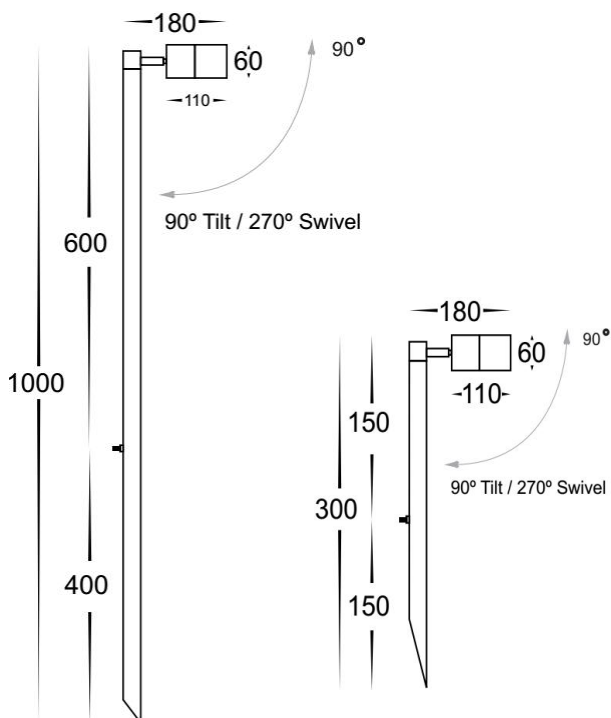

LJ2223

- Single adjustable spike spotlight
- Solid Copper/Stainless Steel 316/Aluminium body
- Aluminium powder coated black/white;
  Titanium/silver coloured aluminium
- MR16 12v 20W max/GU10 240v 35w max
- IP rating: IP65
- Brass die casting spike(Optional)