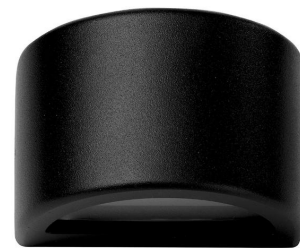

Aluminium powder coated

LJ1114-RB

Rustic brass

LJ1121-T

Titanium coloured aluminium

- Fixed wall pillar light
- Stainless steel 316/Solid copper/Antique brass;
Aluminium powder coated black/white/grey;
Titanium/silver coloured aluminium
- High output reflector to maximise light
- 240v GU10 35w max/12v MR16 20w max
- IP rating: IP65

Bronze
Brass

Step Light

LJ1342
Solid Brass Nickel Plated

LJ1341
Solid Bronze

- Wall light/Step light
- Solid Bronze/Solid Brass Nickel Plated
- 12v 3w Warm white LED
- Requires constant voltage 12V DC driver
- IP rating: IP65

Bronze

Step Light

LJI344

LJI343

LJI344-BK

LJI343-BK

- Wall light/Step light
- Solid Bronze/ Aluminium
- 12v G5.3 20w max
- IP rating: IP65

Legend Light

Bronze
Stainless Steel 316

Step Light

LJ1345A-1/2

LJ1345B

LJ1346B

LJ1346A-1/2

LJ1347-1

- Wall light/Step light
- Solid Bronze/316 stainless steel/Aluminium
- Warm white
- 0.5*6W/0.5*6*2W LED
- Requires constant voltage 12V DC driver
- IP rating: IP65