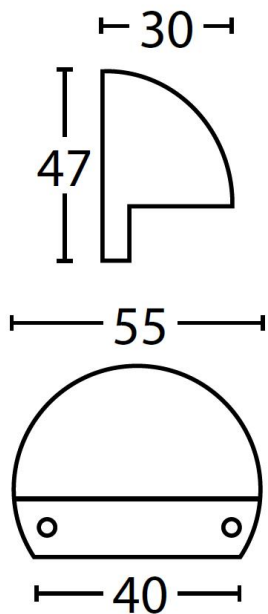

LJ1341
Solid Bronze

- Wall light/Step light
- Solid Bronze/Solid Brass Nickel Plated
- 12v 3w Warm white LED
- Requires constant voltage 12V DC driver
- IP rating: IP65