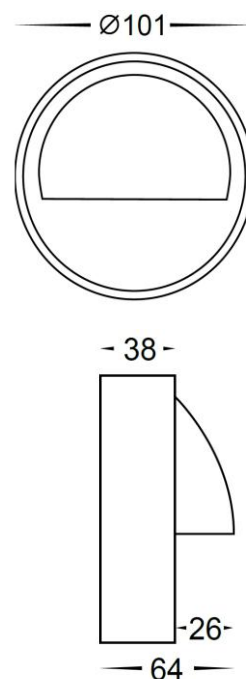

Legend Light

Solid Copper
316 Stainless Steel

Wall Mounted Light

LJ1314

LJ1311

- Surface mounted eyelid
- Extra large eyelid design to maximise light output
- Solid copper/stainless steel 316 cover
- Stainless steel base
- Matt/mirror finish
- Frosted tempered glass
- 240v G9 25w max/12v G4 20w max
- IP rating: IP54