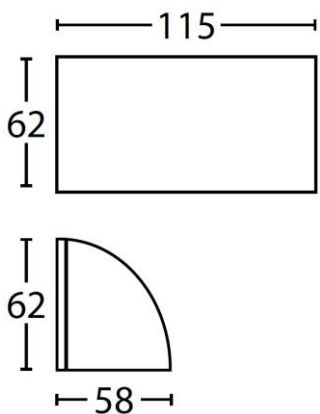

Bronze

Step Light

LJI344

LJI343

LJI344-BK

LJI343-BK

- Wall light/Step light
- Solid Bronze/ Aluminium
- 12v G5.3 20w max
- IP rating: IP65

Legend Light