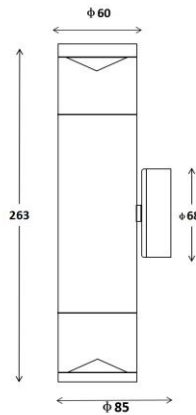

LJ1140-T
Titanium coloured aluminium

- Up/down wall pillar light
- Aluminium powder coated black/white; Titanium/silver coloured aluminium
- High grade Perspex reflector lens
- 240v GU10 2x35w max/12v MR16 2x20w max
- IP rating: IP65