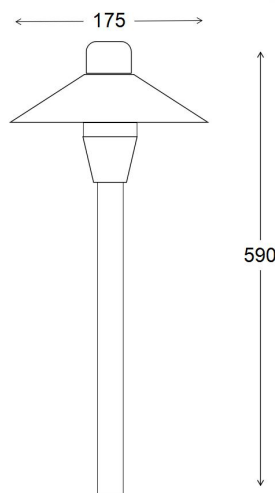

Rustic Brass

Spike Light

LJ241

LJ241-BK

- Garden spike
- Brass rustic finish/Aluminium matt black
- 12v G4 35w max
- Brass die casting spike/Plastic spike
- IP rating: IP54