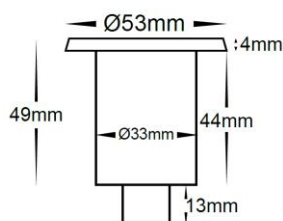

LJ431

- LED Deck Light
- Solid Copper/Stainless Steel 316 Cover/body
- Warm white LED 12v 1W
- IP rating: IP67