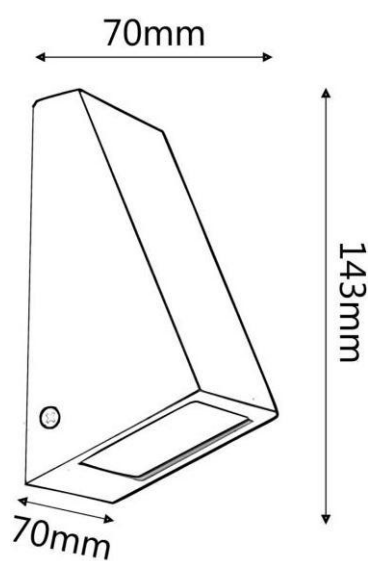

Solid Copper
316 Stainless Steel

Wall Mounted Wedge Light

LJ1321

LJ1322

LJ1324-BK

LJ1324-W

- Wall wedge light
- Solid copper/stainless steel 316 body
  Aluminium powder coated black/white
- Stainless steel base
- 12v MRI6 20w max/240v GU10 2x35w max
- Frosted tempered glass
- IP rating: IP44