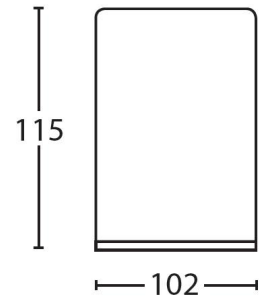

Copper
Stainless Steel 316

Ceiling

Down Light

LJ622

LJ612

● Recessed/Surface mounted adjustable downlight

● Solid copper/Stainless Steel 316 body

LJ611 & LJ621 with aluminium heat shield canister

● Lampholder: LJ611 & LJ621 12v G5.3

LJ613 & LJ622 240v GU10

● IP rating: IP20