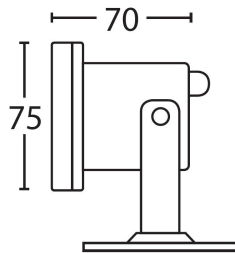

● IP rating: IP20

Legend Light

Stainless Steel 316

Underwater Light

LJ721

LJ711

- Marine grade Stainless steel 316 underwater light
- Adjustable bracket
- 5mm tempered glass
- Silicone sealed gasket
- 12v MRI 6 50w max
- IP rating: IP68