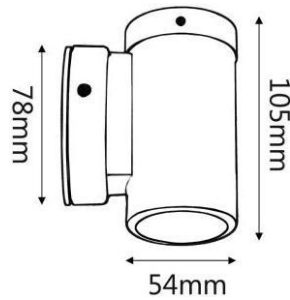

ECO Copper Wall Spot Light

LJ1113

- Fixed copper wall light
- Antiglare honeycomb louvre
- 240v GU10 35w max/12v MR16 20w max
- IP rating: IP54
- Finishing: Mirror / Aged / Polishing