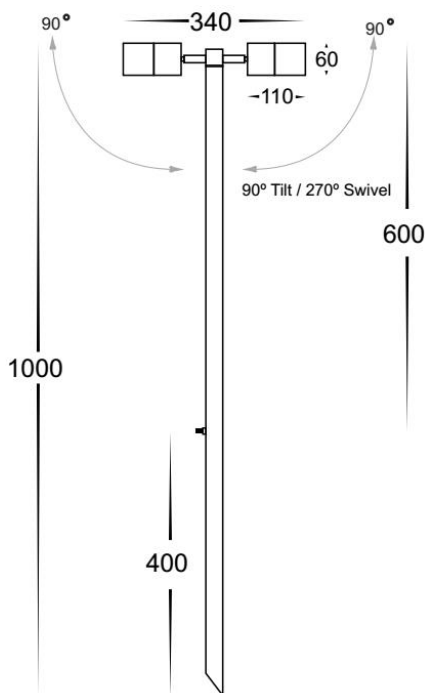

Copper
Aluminium
Stainless Steel 316

Spike Light

LJ2313

LJ2224

LJ2132

- Double adjustable spike spotlight
- Solid Copper/Stainless Steel 316/Aluminium body
- Aluminium powder coated black/white;
  Titanium/silver coloured aluminium
- MR16 12v 2*20W max/GU10 240v 2*35w max
- IP rating: IP65
- Brass die casting spike(Optional)